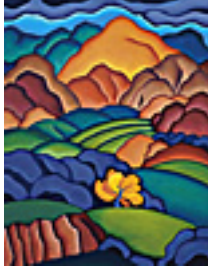

127861

PERKO, ANGELA.

La Cumbre Peak, 2003.

30 x 24 inches | Oil on canvas.

Signed lower right.

148984

PERKO, ANGELA.

Mission Canyon 2, 2005.