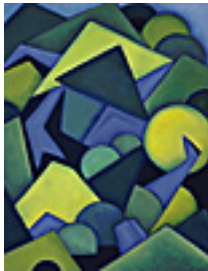

127847

PERKO, ANGELA.

Coastal Oak (Abstract), 2003.

18 x 14 inches | Oil on canvas.

Signed lower right.