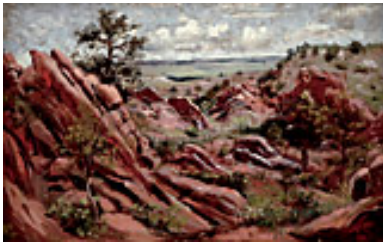

127280

COOPER, COLIN CAMPBELL.

Red Rock Landscape, August 19, 1881.

14.5 x 21.5 inches | Oil on canvas.

Estate stamped.