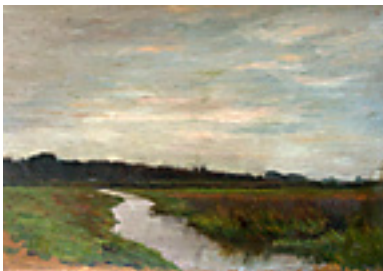

Estate stamped.

127280

COOPER, COLIN CAMPBELL.

Red Rock Landscape, August 19, 1881.

14.5 x 21.5 inches | Oil on canvas.

Estate stamped.

127881

COOPER, COLIN CAMPBELL.

Interior Saint Marks, Venice, Circa 1930.

15 x 18 inches | Gouache on paper.

Signed lower right.

127886

COOPER, COLIN CAMPBELL.

Estuary, Circa 1927.

17.75 x 21.5 inches | Oil on canvas.

Signed lower right.