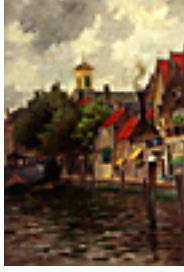

Signed lower right

127879

COOPER, COLIN CAMPBELL.

California Sunset, Circa 1930.

7 x 11.75 inches | Oil on board.

Signed lower left.

127888

COOPER, COLIN CAMPBELL.

Oranges, c. 1920.

10.5 x 14 inches | Oil on canvas.

Signed lower right.

127891

COOPER, COLIN CAMPBELL.

View of Houses along a Canal, c 1920

21 x 14.5 inches | Oil on canvas

Signed lower left