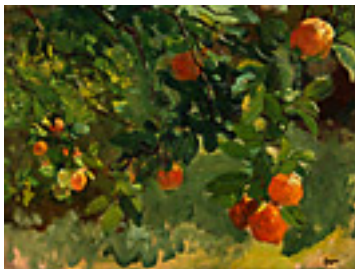

Signed lower right

127879

COOPER, COLIN CAMPBELL.

California Sunset, Circa 1930.

7 x 11.75 inches | Oil on board.

Signed lower left.

127888

COOPER, COLIN CAMPBELL.

Oranges, c. 1920.

10.5 x 14 inches | Oil on canvas.

Signed lower right.

127891

COOPER, COLIN CAMPBELL.

View of Houses along a Canal, c 1920

21 x 14.5 inches | Oil on canvas

Signed lower left