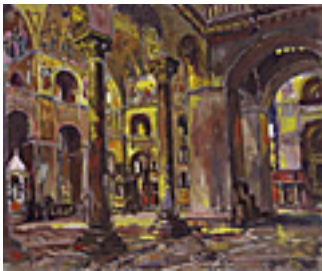

Estate stamped.

127280

COOPER, COLIN CAMPBELL.

Red Rock Landscape, August 19, 1881.

14.5 x 21.5 inches | Oil on canvas.

Estate stamped.

127881

COOPER, COLIN CAMPBELL.

Interior Saint Marks, Venice, Circa 1930.

15 x 18 inches | Gouache on paper.

Signed lower right.

127886

COOPER, COLIN CAMPBELL.

Estuary, Circa 1927.

17.75 x 21.5 inches | Oil on canvas.

Signed lower right.