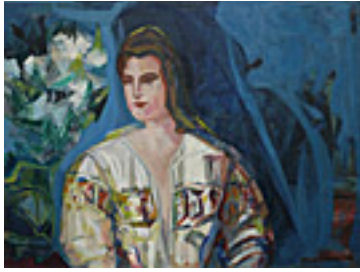

107779

FISHER, ANYA.

Purple, Mauve and Pink Abstract Hills,

24 x 30 inches | Oil on canvas

Signed lower left

107685

FISHER, ANYA.

Two Abstract Vases With Flowers / Grapes in Foreground,

FISHER, ANYA.

Female Nude in Harmonic Colors, Circa early 1980's.

30 x 24 inches | Oil on canvas.

Signed lower left.

127807

FISHER, ANYA.

Landscape in Greens and Browns, 1958.

20 x 36 inches | Oil on canvas.

Signed lower right.

107149

FISHER, ANYA.

Girl in White Blouse, 1964

30 x 40 inches | Oil on canvas

Signed: LR

107152

FISHER, ANYA.

Girl in Dark Dress Seated in Orange,

36 x 36 inches | Oil on canvas.

Signed lower right.

107700

FISHER, ANYA.

Abstract Landscape with Grey Sky and Dark Grey Moon,

36 x 36 inches | Oil on canvas

Signed lower right