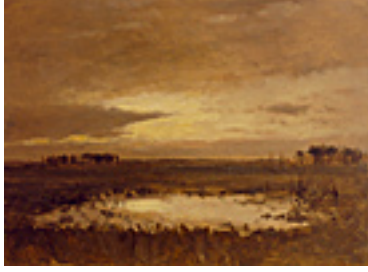

DE FOREST, LOCKWOOD.

Greek Villa Through Cypress Trees, Jan. 14, 1878.

9.75 x 14 inches | Oil on board.

Signed lower right.

106347

DE FOREST, LOCKWOOD.

Mexico Series: Snow Capped Peaks, Feb 26, 1904

9.5 x 14.25 inches | Oil on artist's

Signed lower left.

107659

DE FOREST, LOCKWOOD.

Study for "After the Rains, Hemhstead Plains, Long
9 x 12.25 inches | Oil on board.

Signed lower right.

104556

DE FOREST, LOCKWOOD.

View From Hill Near Ojai, California Looking Northeast,
9.75 x 14.125 inches | Oil on board.