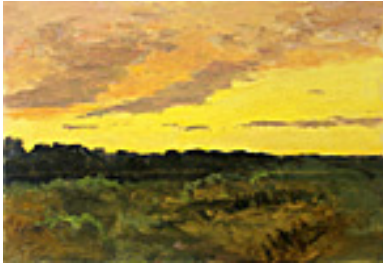

DE FOREST, LOCKWOOD.

Early Spring in California Orchard, March 16, 1911, Mar.

9.5 x 14.25 inches | Oil on board.

Signed lower right.

107662

DE FOREST, LOCKWOOD.

Marshland at Twilight, 1905, 1905.

9.75 x 14 inches | Oil on artist's card

Signed lower right.

107664

DE FOREST, LOCKWOOD.

Mauve, Orange & Yellow Sunset over Santa Barbara,
9.75 x 14 inches | Oil on board.

Unsigned.

108440

DE FOREST, LOCKWOOD.

Group of Three Trees to Right,
9.75 x 14 inches | Oil on board.