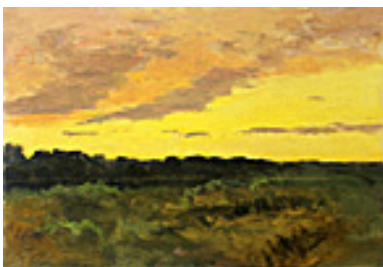

159647

DE FOREST, LOCKWOOD.

Mauve, Orange & Yellow Sunset over Santa Barbara,
9.75 x 14 inches | Oil on board.

Unsigned.