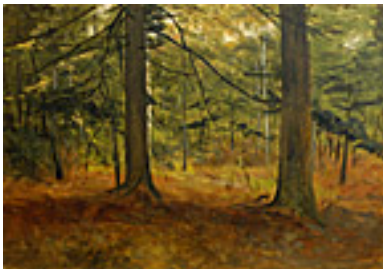

9.75 x 14.25 inches | Oil on board.

Signed lower left.

105426

DE FOREST, LOCKWOOD.

Spring Sunset in Sun Behind Clouds, ND

9.25 x 13.75 inches | Oil on canvas.

Signed lower right.

105512