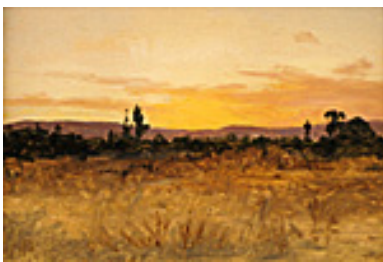

105724

DE FOREST, LOCKWOOD.

Santa Barbara: Sunset Through Trees, Dec. 31, 1912.

9.5 x 14.25 inches | Oil on board.

Signed lower left.