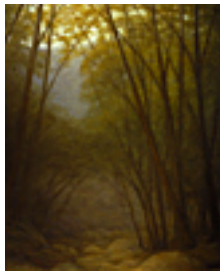

Signed on back.

127584

VEDDER, SARAH.

Summer Morning, Big River, 2004.

24 x 36 inches | Oil on linen.

Signed on back.

127761

VEDDER, SARAH.