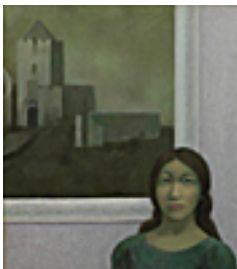

127049

HAINES, RICHARD.

Irish Girl, 1972.

25 x 22 inches | Oil on canvas.

Signed on back.