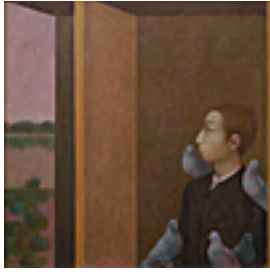

127620

HAINES, RICHARD.

Sea Captain, c 1950

30 x 20 inches | Oil on board.

Signed on back.

120940

HAINES, RICHARD.

The Lamb, c 1953

39 x 20 inches | Oil on board

Signed lower right

127049

HAINES, RICHARD.

Irish Girl, 1972.

25 x 22 inches | Oil on canvas.

Signed on back.

127046

HAINES, RICHARD.

Boy with Pigeons, 1972.

28 x 28 inches | Oil on canvas.

Signed lower left.

127591

HAINES, RICHARD.

Hikers, 1960.

26 x 30 inches | Oil on canvas.