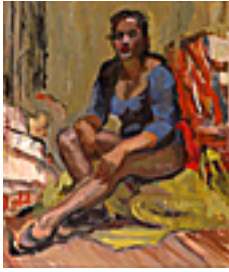

Portrait of Lynn, 2003

6 x 8 inches | Oil on copper.

Signed lower right.

106506

VOLLMER, GRACE LIBBY.

Right Profile of Woman, Nov 1924

20.75 x 15.5 inches | Charcoal on

Signed lower right