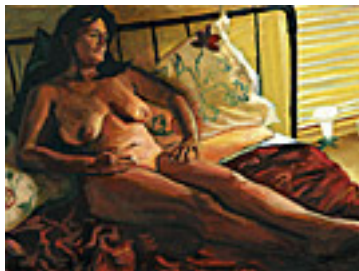

Signed lower right.

127576

SMITH, JACK R..

Kristin Gossner, 2003.

6 x 6 inches | Black oil on copper.

Signed lower right.

127235

SMITH, JACK R..