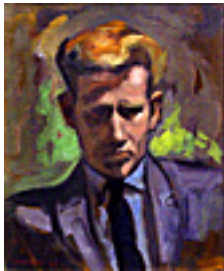

127698

CARMEAN, HARRY.

A Friend, 1958

15 x inches | Oil on canvas.

Signed on back.