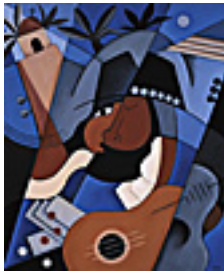

127674

PERKO, ANGELA.

Portrait of a Troubadour, Mason B Mason, 2004.

28 x 22 inches | Oil on Canvas.

Signed lower right.