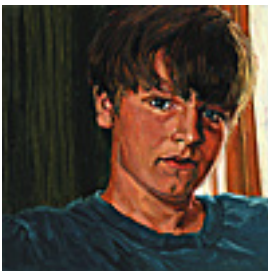

127688

SMITH, JACK R..

Portrait of Jack Foster, 2003.

6 x 6 inches | Black oil on copper.

Signed lower right.