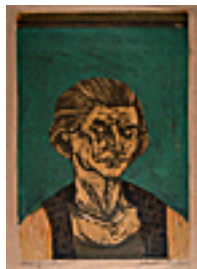

127903

BERNHARDT, JOHN.

Head of Woman, 1952.
17 x 12.5 inches | Woodblock on
Signed lower right.