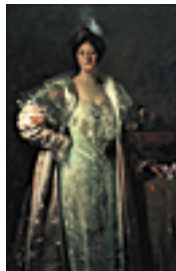

127555

CHASE, WILLIAM MERRITT.

Countess Aline Johnson, c. late 1890s.

64.125 x 40.375 inches | Oil on

Unsigned.