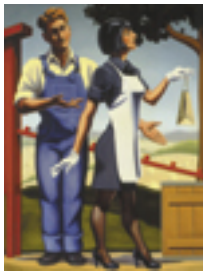

127347

NELSON, R. KENTON.

A Small Industry, 2004.

40 x 30 inches | Oil on canvas.

Signed lower left.