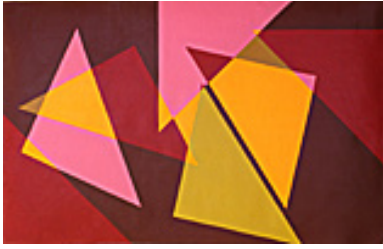

127541

GOLD, BETTY.

Abstraction, Red, 2003-4.

24 x 40 inches | Other.

Signed lower right.