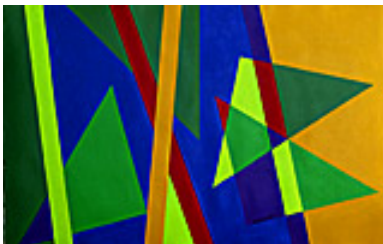

127540

GOLD, BETTY.

Abstraction, Green, 2003-4.

24 x 40 inches | Other.

Signed lower right.