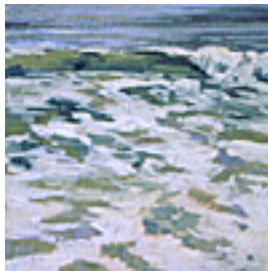

127165

STRASBURG, NICOLE.

Local Sea 3, 2004.

12 x 12 inches | Oil on birch panel.

Signed on back.