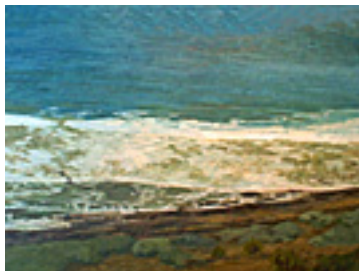

127172

STRASBURG, NICOLE.

Bates Road, 2004.

36 x 48 inches | Oil on birch panel.

Signed on back.