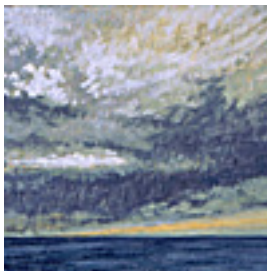

Local Sky 3, 2004.

12 x 12 inches | Oil on birch panel.

Signed on back.

127170

STRASBURG, NICOLE.

Local Sky 4, 2004.

12 x 12 inches | Oil on birch panel.

Signed on back.