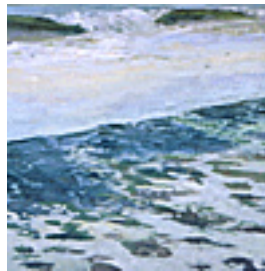

Signed on back.

127220

STRASBURG, NICOLE.

Pacific 5, 2004.

24 x 24 inches | Oil on birch panel.

Signed on back.

127221

STRASBURG, NICOLE.