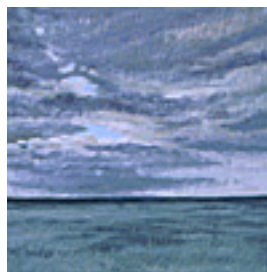

127170

STRASBURG, NICOLE.

Local Sky 4, 2004.

12 x 12 inches | Oil on birch panel.

Signed on back.