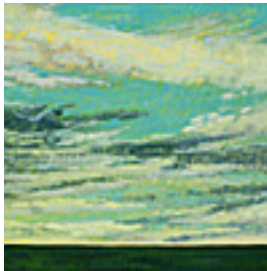

Signed on back.

127168

STRASBURG, NICOLE.

Local Sky 2, 2004.

12 x 12 inches | Oil on birch panel.

Signed on back.

127169

STRASBURG, NICOLE.