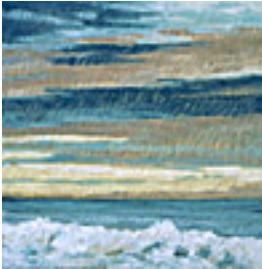

Local Sky 6, 2004.

12 x 12 inches | Oil on birch panel.

Signed on back.

127268

STRASBURG, NICOLE.

Local Sky 7, 2004.

12 x 12 inches | Oil on birch panel.

Signed on back.