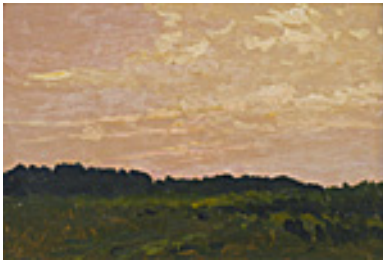

Cloud Study,

4.5 x 6.5 inches | Gouache on

Signed on verso.

**105724**

DE FOREST, LOCKWOOD.

Santa Barbara: Sunset Through Trees, Dec. 31, 1912.

9.5 x 14.25 inches | Oil on board.

Signed lower left.

**108472**

DE FOREST, LOCKWOOD.

Santa Barbara: Pale Pink Sky over Treeline, April 14, 1901.

9.75 x 14 inches | Oil on board.

Signed lower right.

**108962**

DE FOREST, LOCKWOOD.

Sunset over the Mountains, San Angel (Mexico series) ,