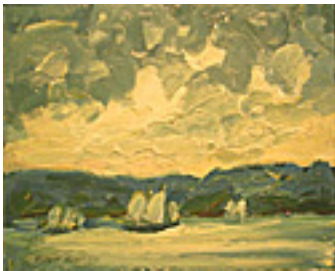

12 x 16 inches | Oil on panel.

Signed lower left.

**127021**

HAINES, RICHARD.

Returning, 1977

32 x 38 inches | Oil on canvas.

Signed lower left.

**127105**

HENRI, ROBERT.

Sailing,

8 x 10 inches | Oil on board.

Signed lower left.

**108997**

JONNEVOLD, CARL HENRIK.

Indian Encampment Along Sacramento River Viewing

28 x 36 inches | Oil on canvas