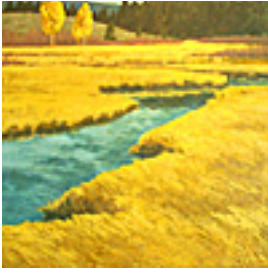

Soft Shoulder, 2003.

24 x 16 inches | Oil on birch panel.

Signed on back.

**127125**

STRASBURG, NICOLE.

Jackson Hole Grasses 01, 2004.

18 x 18 inches | Oil on birch panel.

Signed on back.