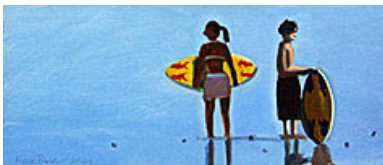

127130

PITCHER, HANK.

Skim Boarders, 5/04

6 x 14 inches | Oil on Board

Signed lower right