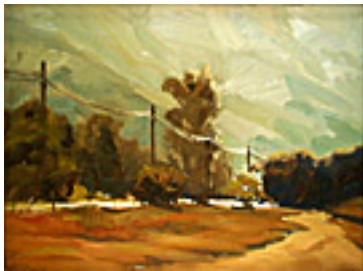

Unsigned.

**120871**

DELAPP, TERRY.

Moon and Yellow Barn, 2003.

24 x 32 inches | Acrylic on canvas.

Signed lower right.

**127113**

FRANCIS, JON.