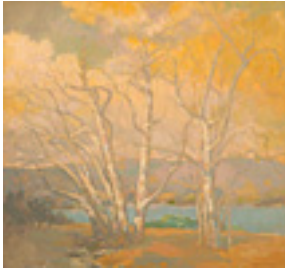

13 x 17 inches | Etched monotype.

Unsigned.

**113864**

MAYHEW, NELL BROOKER.

California Springtime (California Poppies),

13.75 x 17.75 inches | Etched

**112463**

MCGLYNN, THOMAS.

Fall Sycamores, c. 1930s

36 x 34 inches | Oil on canvas

Signed lower right

**127131**

PITCHER, HANK.

Surfers, 4/27/04

6 x 14 inches | Oil on Board.

Signed upper right.