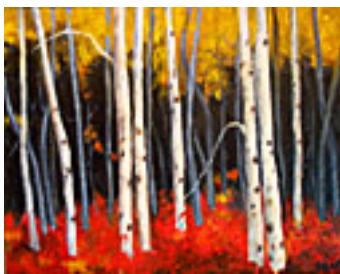

127144

CAVAT, IRMA.

Beeches,

8 x 10 inches | Oil on panel.

Signed lower right.