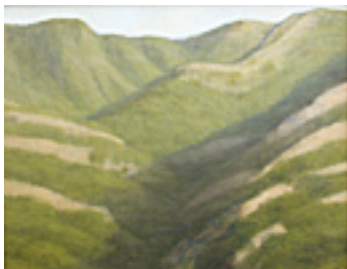

127195

VEDDER, SARAH.

Canyon Mariposa Reina, 2004.

16 x 20 inches | Oil on linen.

Signed on back.