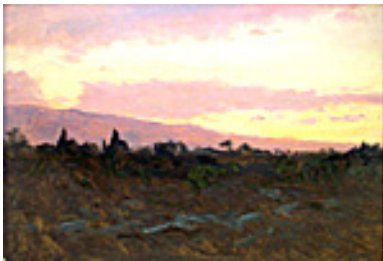

Cloud Study,

4.5 x 6.5 inches | Gouache on

Signed on verso.

**105724**

DE FOREST, LOCKWOOD.

Santa Barbara: Sunset Through Trees, Dec. 31, 1912.

9.5 x 14.25 inches | Oil on board.

Signed lower left.

**108472**

DE FOREST, LOCKWOOD.

Santa Barbara: Pale Pink Sky over Treeline, April 14, 1901.

9.75 x 14 inches | Oil on board.

Signed lower right.

**108962**

DE FOREST, LOCKWOOD.

Sunset over the Mountains, San Angel (Mexico series) ,