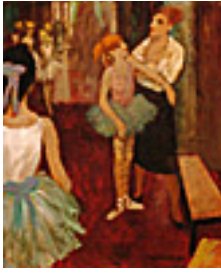

120922

CARMEAN, HARRY.

The Little Ballet Dancer, 1998.

14.5 x 12 inches | Oil on masonite.

Signed lower right.