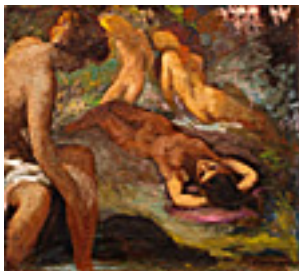

CARMEAN, HARRY.

Nude Courtship, 2004.

12 x 16 inches | Oil on panel.

Unsigned.

120945

CARMEAN, HARRY.

Glade with Nudes, 1969.

16 x 20 inches | Oil on canvas.

Signed lower right.

120869

CARMEAN, HARRY.

Sylvan Bathers, 1955.

18 x 20 inches | Oil on canvas.

Signed lower right.

120920

CARMEAN, HARRY.