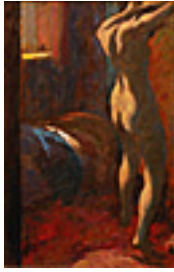

120915

CARMEAN, HARRY.

Nude Tying Her Hair, 1979.

24 x 15.5 inches | Oil on masonite.

Signed lower left.

112271

CARMEAN, HARRY.

Two Nudes, One Seated, 1986

18 x 24 inches | Oil on canvas.

Signed lower right.