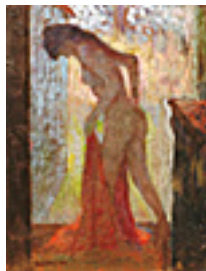

Female Nude Figure Study Seated with Right Arm

17 x 23 inches | Pastel.

Signed lower left.

120961

CARMEAN, HARRY.

Standing Female Figure, 1987.

24 x 18 inches | Charcoal and pastel

Signed lower right.