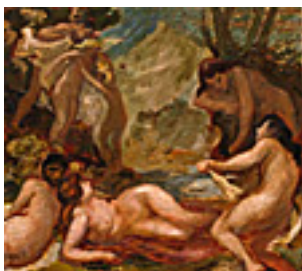

Signed lower right.

120869

CARMEAN, HARRY.

Sylvan Bathers, 1955.

18 x 20 inches | Oil on canvas.

Signed lower right.

120920

CARMEAN, HARRY.