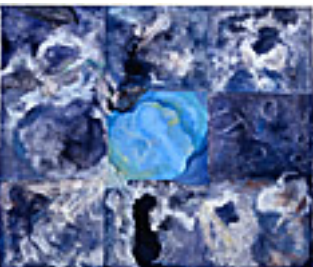

120859

HEEBNER, MARY.

Laguna Salada Series, #3, 2004.

30 x 36 inches | Mixed media on

Signed lower right.