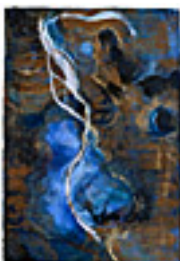

Signed lower right.

**120847**

HEEBNER, MARY.

Above Rivers Series, #2, 2004.

31 x 21 inches | Mixed media on

Signed lower right.

**120848**

HEEBNER, MARY.

Wetlands Series, #1, 2004.

32 x 22 inches | Mixed media on

Signed lower right.

**120849**

HEEBNER, MARY.

Wetlands Series, #2, 2004.

32 x 22 inches | Mixed media on

Signed lower right.