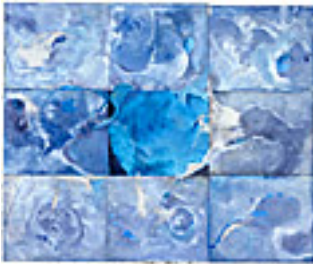

Seeking the Open Heart, #8, 2004.

30 x 40 inches | Mixed media on

Signed lower right.

**120857**

HEEBNER, MARY.

Laguna Salada Series, #1, 2004.

30 x 36 inches | Mixed media on

Signed lower right.