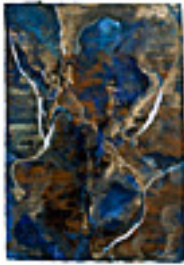

120851

HEEBNER, MARY.

Wetlands Series, #4, 2004.

32 x 22 inches | Mixed media on
Signed lower right.