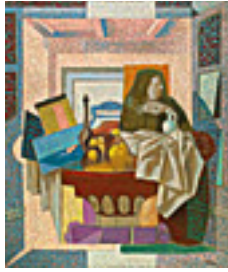

20 x 24 inches | Oil on board

Signed lower right

114766

COOLEY, LYDIA.

Floral Still Life, 1930's.

25 x 17 inches | Oil on board, signed

Estate stamped.

114858

CRISS, FRANCIS.

Still Life and Figure, Circa 1930s.

33 x 28 inches | Oil on canvas.

Signed lower right.

114850

DASBURG, ANDREW.

Still Life with Zinnias,

17.75 x 13.5 inches | Oil on canvas