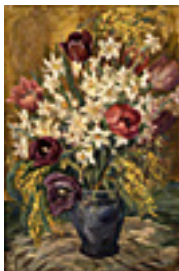

114787

CARMEAN, HARRY.

Still Life with Figure, 1950.

12.75 x 15.5 inches | Oil on board.

Signed lower right.

114871

CARRE, BENJAMIN.

Irises,

20 x 24 inches | Oil on board

Signed lower right

114766

COOLEY, LYDIA.

Floral Still Life, 1930's.

25 x 17 inches | Oil on board, signed

Estate stamped.

114858