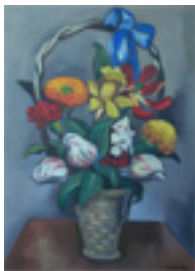

114805

LUTZ, DAN.

Melon Still Life, 1954

24 x 30 inches | Oil on canvas.

Signed lower left.

108533

MARIUSA, .

Three Books, Three White Vases, a Liquor Bottle, a Blue

13.25 x 26.5 inches | Oil on canvas.

Signed upper right.

114803

MATULKA, JAN.

Flowers in a Basket,

26 x 18.75 inches | Oil on Canvas.

Signed lower right.

114861