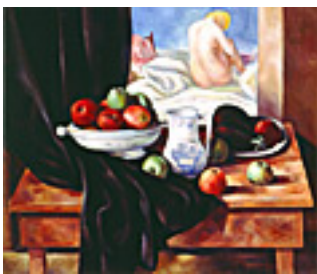

Signed lower left.

114852

NELSON, R. KENTON.

Nude #3, 2004.

12 x 16 inches | Oil on canvas.

Signed lower left.

114849

NORDFELDT, B.J.O..