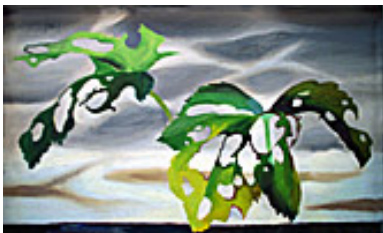

114814

LANE, BETTY.

Untitled Decayed Leaves, 1939.

12 x 20 inches | Oil on masonite.

Signed lower left.