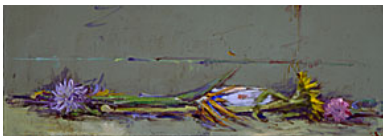

114624

DELAPP, TERRY.

Sunflower and Japanese Bowl, 2003.

16 x 40 inches | Acrylic on canvas.

LR.