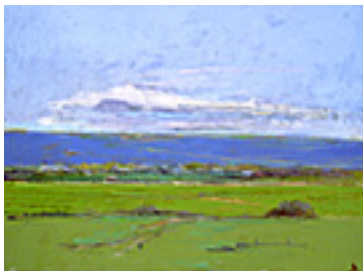

114632

DELAPP, TERRY.

Looking East - Morgan Hill, 2003.

24 x 32 inches | Acrylic on canvas.

Signed lower right.