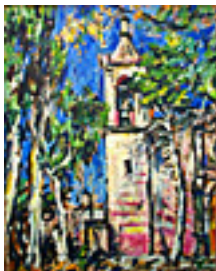

LUTZ, DAN.

Landscape with Trees and Rocks, 1950

11 x 28 inches | Gouache on paper.

Signed lower center.

114605

LUTZ, DAN.

Cactus Plants, 1953.

24 x 18 inches | Oil on Canvas.

Signed lower right.

114669

LUTZ, DAN.

Seminary, 1968

24 x 30 inches | Oil on linen

Signed lower left

114670

LUTZ, DAN.