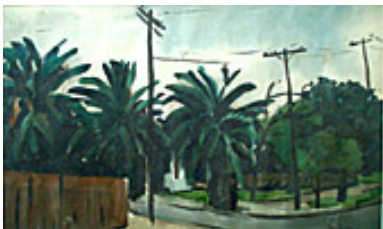

109861

LUTZ, DAN.

West Adams, Los Angeles - Palm Street, Circa 1928.

9.5 x 15.75 inches | Watercolor on

Signed lower right.