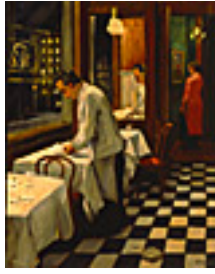

STORCH, SALLY.

The Submission, 2003.

10.5 x 10.5 inches | Oil on canvas.

Signed lower right.

**114194**

STORCH, SALLY.

Black Silk Bag, 2003.

14 x 18 inches | Oil on canvas.

Signed lower right.

**114466**

STORCH, SALLY.

Her Lucky Day, 2003.

18 x 14 inches | Oil on canvas.

Signed lower right.

**114061**

STORCH, SALLY.