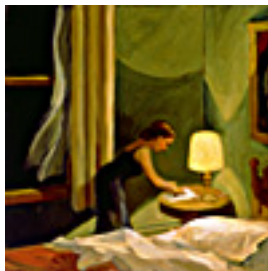

10.5 x 10.5 inches | Oil on canvas.

Signed lower right.

**114464**

STORCH, SALLY.

Love Letter, 2003.

10.5 x 10.5 inches | Oil on canvas.

Signed lower right.

**114470**