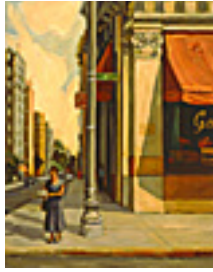

114461

STORCH, SALLY.

Dream Job, 2003.

20 x 16 inches | Oil on canvas.

Signed lower right.