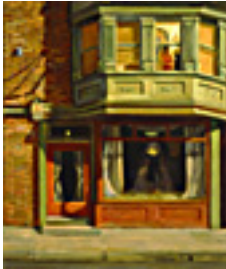

Abstract Artist / Pearl Earring, 2003.

24 x 20 inches | Oil on canvas.

Signed lower right.

**114458**

STORCH, SALLY.

56th Street Love Story - Long Shot, 2003.

24 x 20 inches | Oil on canvas.

Signed lower right.