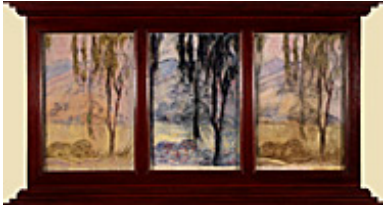

113494

MAYHEW, NELL BROOKER.

Eucalyptus near Hills (Triptych) , Circa 1914.

21 x 35 inches | Etched monotype.

Signed lower right.