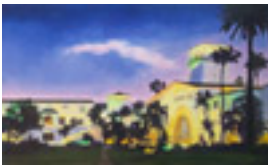

112590

GOWEN, ROBIN.

Evening at Courthouse, 2002.

30 x 48 inches | Oil on board.

Signed.