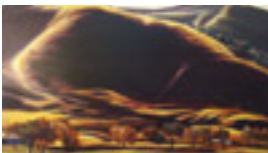

112591

GOWEN, ROBIN.

Bitter Chocolate 1, 2002.

20 x 38 inches | Oil on board.

Signed.