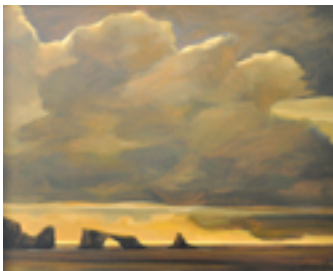

Signed lower right.

112514

FRANCIS, JON.

Union Station, 2002.

16 x 20 inches | Oil on Canvas.

Signed lower right.

112344

FRANCIS, JON.