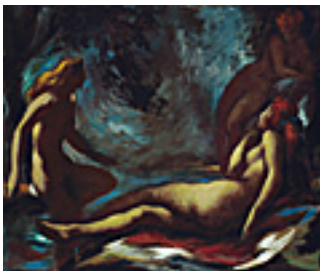

112263

CARMEAN, HARRY.

Three Nudes, 1959.

20 x 24 inches | Oil on canvas

Signed lower right

112393

CARMEAN, HARRY.

Reclining Nude, 1985.

20 x 24 inches | Oil on canvas.

Signed lower right.