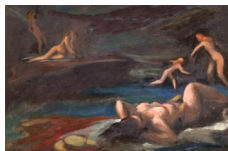

112211

CARMEAN, HARRY.

Nude Frolic with Blue Towel, 1955.
10.5 x 13.5 inches | Oil on board.
Signed lower right.

112244

CARMEAN, HARRY.

Woman in Green Headdress , 1986.
25 x 20.5 inches | Other.
Signed lower left.