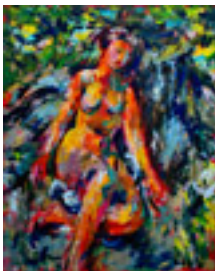

112256

LUTZ, DAN.

Liza, 1950.

14 x 11 inches | Oil on board.

Estate stamped.

112228

LUTZ, DAN.

Nude on the Dunes , 1952.