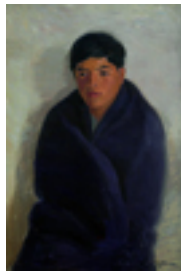

Signed lower right.

154028

HARCOFF, Lyla Marshall.

Man Drinking, 1932.

40 x 30 inches | Oil on linen.

Signed lower left.

112061

HARCOFF, Lyla Marshall.