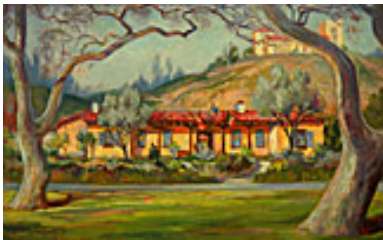

151745

KLINKER, ORPHA MAE.

Casa de Adobe with Southwest Museum, 1934

16 x 25 inches | Oil on canvas

Signed lower left