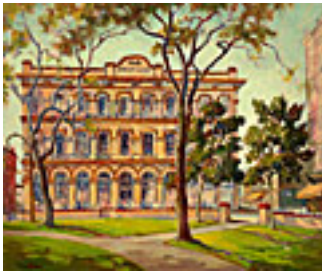

Signed lower left

**151744**

KLINKER, ORPHA MAE.

Casa de Don Vicente Lugo, 540 N Main, LA, c 1930s

18 x 24 inches | Oil on canvas

Signed lower right

**151732**

KLINKER, ORPHA MAE.