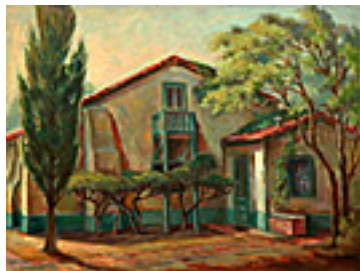

KLINKER, ORPHA MAE.

Home of General Vallejo, Sonoma, 1932

14 x 22 inches | Watercolor on

Signed lower left

**151734**

KLINKER, ORPHA MAE.

Mission Dolores, San Francisco, c 1930s

18 x 24 inches | Oil on canvas

Signed lower right

**151735**

KLINKER, ORPHA MAE.

Camulos Adobe, Piru, c 1930s

18 x 24 inches | Oil on canvas

Signed lower left

**151737**

KLINKER, ORPHA MAE.