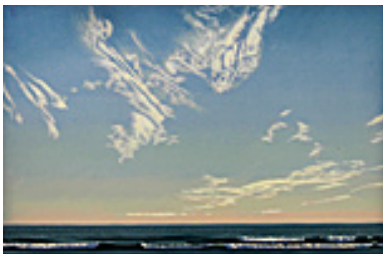

152142

LIGARE, DAVID.

Equivalent III, 2003

12 x 18 inches | Oil on canvas

Signed on back