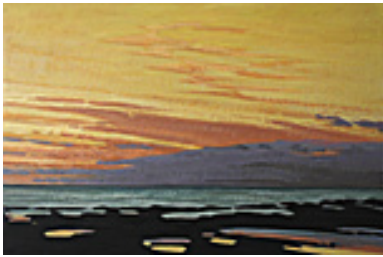

150935

STRASBURG, NICOLE.

Twilight Color, 2007.

19.5 x 29.5 inches | Oil on panel.

Signed on back.