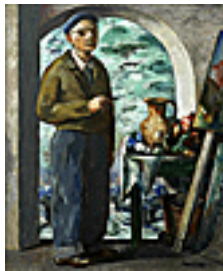

150659

NORDFELDT, B.J.O..

Self Portrait, 1943

40 x 32 inches | Oil on board

Signed lower right