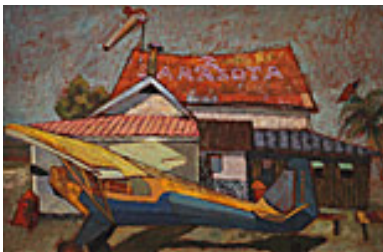

149550

SOLMAN, JOSEPH.

Sarasota Airport, c 1930

16 x 24 inches | Casein on masonite

Unsigned