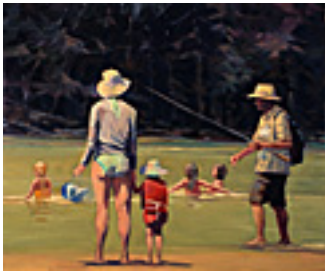

152619

FRANCIS, JON.

A Day on The River, 2008

20 x 24 inches | Oil on canvas

Signed lower right