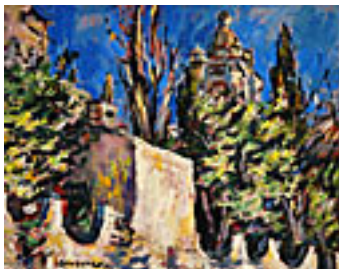

30 x 24 inches | Oil on canvas

Signed lower right

111727

LUTZ, DAN.

Ranch in the Cactus, 1965

20 x 30 inches | Oil on canvas.

Signed lower left.

150282

LUTZ, DAN.

Las Monjas, 1953

24 x 30 inches | Oil on canvas.

Signed lower left.

152165

NOT FOR SALE

LUTZ, DAN.

Pears in a Molcajete, 1964.