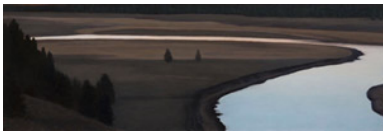

161412

SCHIFFER, PAMELA KENDALL.

Yellowstone River, Hayden Valley,, 2016

6 x 18 inches | Oil on panel