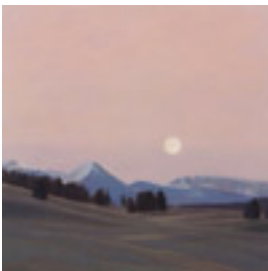

10 x 10 inches | Oil on linen

161412

SCHIFFER, PAMELA KENDALL.

Yellowstone River, Hayden Valley,, 2016

6 x 18 inches | Oil on panel

161413

SCHIFFER, PAMELA KENDALL.

Full Moon, Hayden Valley, 2016

12 x 12 inches | Oil on panel

161425

SCHIFFER, PAMELA KENDALL.

Afternoon, Yellowstone, 2018

10 x 10 inches | Oil on linen

161426

SCHIFFER, PAMELA KENDALL.

Early Morning, Hayden Valley, 2018