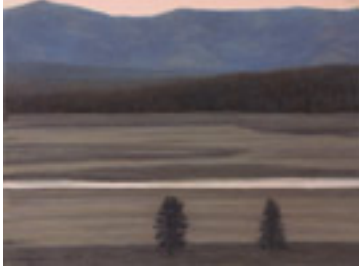

161417

MCDONNELL, SUSAN.

Mama Bear, 2018

24 x 40 inches | Oil on panel

Signed

161414

SCHIFFER, PAMELA KENDALL.

Sunset, Lamar Valley, 2016

8 x 10 inches | Oil on panel

161411

SCHIFFER, PAMELA KENDALL.

Yellowstone River, Hayden Valley,, 2016

9 x 12 inches | Oil on panel

161410

SCHIFFER, PAMELA KENDALL.

Early Spring, Yellowstone, 2018

10 x 10 inches | Oil on linen

161412

SCHIFFER, PAMELA KENDALL.

Yellowstone River, Hayden Valley,, 2016

6 x 18 inches | Oil on panel

161413

SCHIFFER, PAMELA KENDALL.

Full Moon, Hayden Valley, 2016