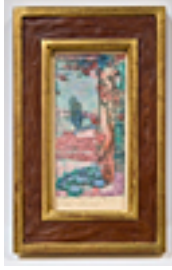

MAYHEW, NELL BROOKER.

Ruins of San Antonio Mission, 1921

7.25 x 12.25 inches | Etched

161369

MAYHEW, NELL BROOKER.

Mission San Jose, Circa 1915.

6.5 x 14.75 inches | Etched

Signed lower right.

158314

MAYHEW, NELL BROOKER.

A Bit of Beautiful Santa Barbara, c. 1915

8.375 x 3.75 inches | Etched

Signed lower center

113945

MAYHEW, NELL BROOKER.

Mission San Fernando, Circa 1920

5.5 x 15 inches | Etched monotype

Signed lower left

153774

MAYHEW, NELL BROOKER.

Longfellow's Home in Lilac Time,

15.5 x 9.5 inches | Etched monotype

Signed lower right

160033