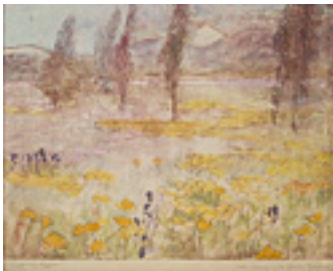

MAYHEW, NELL BROOKER.

Evening Boats, Circa 1905.

20 x 8 inches | Monotype

Signed lower left

160034

MAYHEW, NELL BROOKER.

Evening Boats, Circa 1905.

20 x 8 inches | Etched monotype.

Unsigned

160035

MAYHEW, NELL BROOKER.

Evening Boats, Circa 1905.

20 x 8 inches | Etched monotype.

Unsigned

161371

MAYHEW, NELL BROOKER.

Mission San Luis Obispo - California, 1921

11 x 14.875 inches | Etched

Signed lower right

153654

MAYHEW, NELL BROOKER.

California Poppies II [California Springtime], Circa 1920

16 x 19.5 inches | Etched monotype.