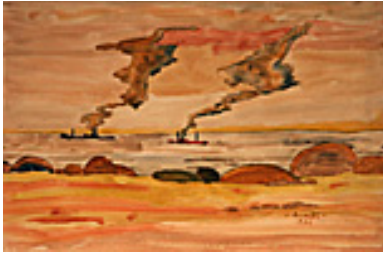

149342

REMAHL, FREDERICK.

Boats In Lake Michigan , 1948

12.25 x 18.25 inches | Watercolor on

Signed lower right