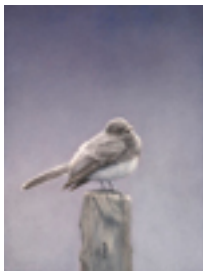

161644

MCDONNELL, SUSAN.

Phoebe, 2018

11.5 x 8.5 inches | Watercolor on

Signed on back