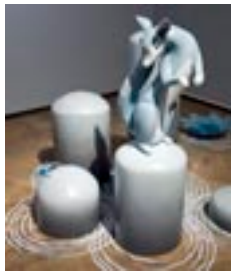

161665

BOGARD, REBEKAH.

Looking for You, 2018

29 x 20 x 11 inches | Ceramic

Signed