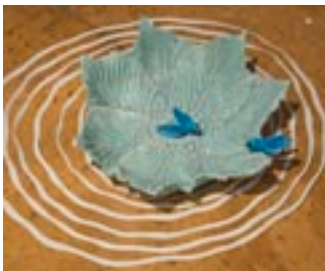

Signed

**161686**

BOGARD, REBEKAH.

Flower with Dark Blue Spider 2, 2018

3 x 11 x 11 inches | Ceramic

Signed

**161689**

BOGARD, REBEKAH.