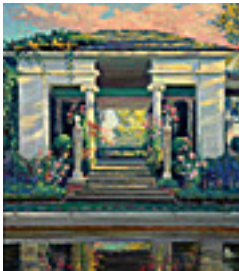

Grand Canyon, 1910

25 x 36 inches | Oil on canvas.

Signed lower left.

151615

FRANCIS, JON.

Mission Evening, 2007

16 x 20 inches | Oil on canvas

Signed on back

159526

GOWEN, ROBIN.

Sedgwick Evening, 2011

24 x 62 inches | Oil on canvas

Signed lower right

151204

HAZARD, ARTHUR.

The Pergola, c. 1925