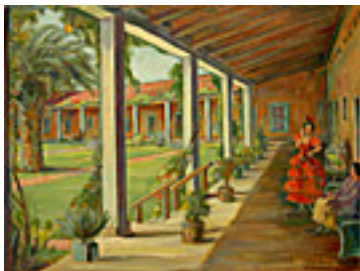

38 x 34 inches | Oil on canvas

Signed lower left

156754

HILL, THOMAS.

Western Waterfall,

20 x 16 inches | Oil on canvas

Signed lower right

151738