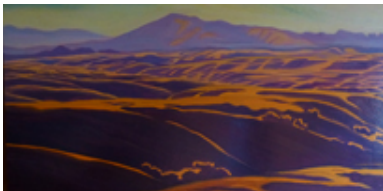

GLEASON, KEVIN.

Arlington Peak After the Rain, 2018

12 x 12 inches | oil on canvas

161768

GOWEN, ROBIN.

Snake in the grapevine/ cover for SB Literary Journal,

11 x 8.5 inches | acrylic

161769