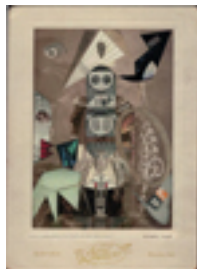

Green Pool,

3 x 3 inches | gouache on paper

161829

WARTH, DANIEL.

Hummingbird,

12 x 12 inches | Oil on canvas

161830

WHIPPLE, FRANK.