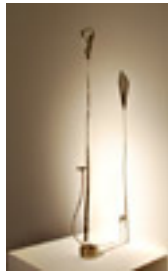

Signed.

\$120

154214

KEN BORTOLAZZO

Single Calla Lily, 2004.

19.5 x 2 x 3 inches | Stainless steel

\$900

154215