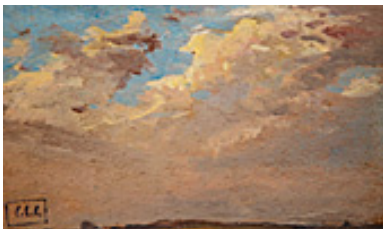

West Wind, 2018

36 x 48 inches | Oil on canvas

Signed lower right

153855

COOPER, COLIN CAMPBELL.

Cumulus Cloud Study with Pink, Orange and Blue,

4.75 x 6.75 inches | Gouache on

Signed lower left

153881

COOPER, COLIN CAMPBELL.

Cloud Study with Bright Patch of Blue Sky,

3.5 x 6.75 inches | Gouache on

Signed lower right

153882

COOPER, COLIN CAMPBELL.

Golden Foothills and Blue Mountains, c. 1920