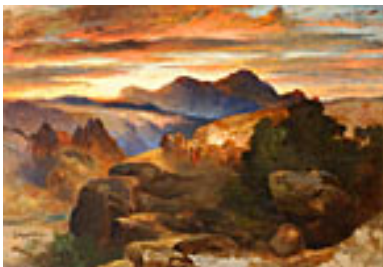

161840

MORAN, THOMAS.

Sunset, 1922

14.25 x 20.125 inches | Oil on canvas

Signed lower left