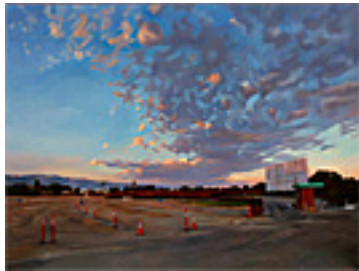

161886

CHIDLAW, PATRICIA.

West Wind, 2018

36 x 48 inches | Oil on canvas

Signed lower right