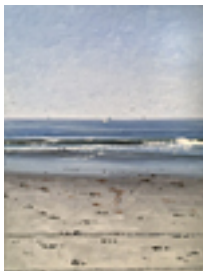

161117

NAVA, JOHN.

Summerland 2, 2007

16 x 12 inches | Oil on panel
Signed on back