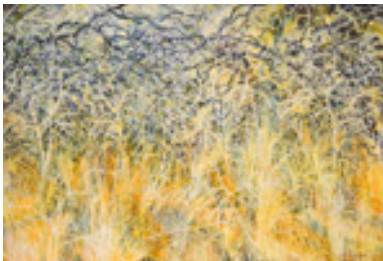

Signed

161984

GOWEN, ROBIN.

More Mesa Sea of Grass, 2018

18 x 30 inches | Oil on board

Signed

161978

GOWEN, ROBIN.