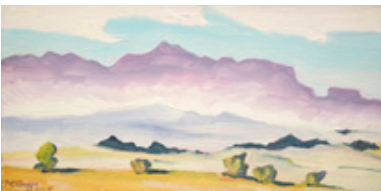

161983

GOWEN, ROBIN.

Arizona Road II, 2018

4 x 8 inches | Oil on board

Signed