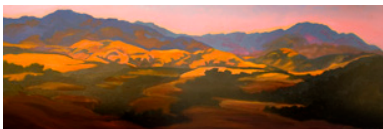

8 x 18 inches | Oil on board

Signed

161981

GOWEN, ROBIN.

Devereux Cold Morning, 2018

13 x 21 inches | Oil on board

Signed

161975