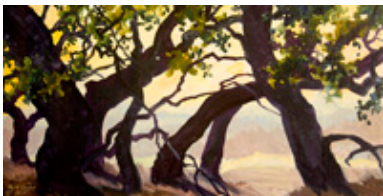

161974

GOWEN, ROBIN.

Late Summer, Over Modoc, 2018

7 x 14 inches | Oil on board

Signed