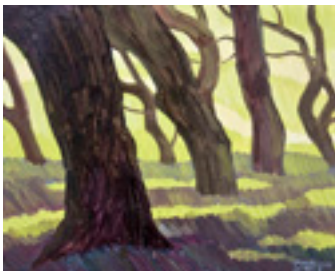

Ramsey Canyon Sycamores I, 2018

8 x 10 inches | Oil on board

Signed

161965

GOWEN, ROBIN.

Persimmons on Dry Leaves, 2018

8 x 10 inches | Oil on board

Signed