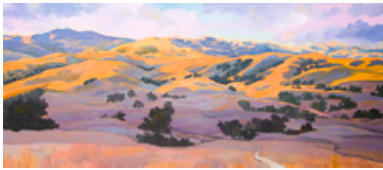

36 x 36 inches | Oil on board

Signed

161976

GOWEN, ROBIN.

Summer Dusk, 2018

36 x 84 inches | Oil on board

Signed

161980