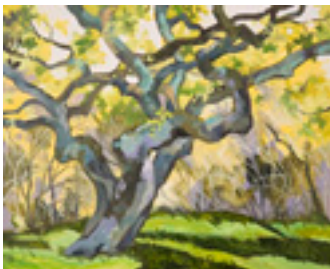

Ramsey Canyon Sycamores I, 2018

8 x 10 inches | Oil on board

Signed

161965

GOWEN, ROBIN.

Persimmons on Dry Leaves, 2018

8 x 10 inches | Oil on board

Signed

161972

GOWEN, ROBIN.

Trees Moving On, 2018

8 x 10 inches | Oil on board

Signed

161988

GOWEN, ROBIN.

Oak Gesture, 2018