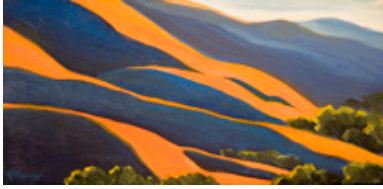

161991

GOWEN, ROBIN.

Smoky Sunset, 2018

5 x 10 inches | Oil on board

Signed