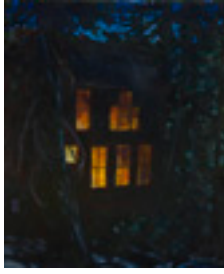

161961

GOWEN, ROBIN.

Taber Mine Moonlight, 2018

12 x 10 inches | Oil on board

Signed