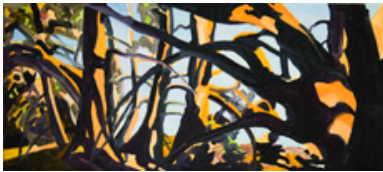

Modoc Gold, 2018

9.5 x 11.25 inches | Oil on board

Signed

161961

GOWEN, ROBIN.

Taber Mine Moonlight, 2018

12 x 10 inches | Oil on board

Signed