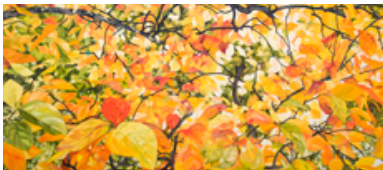

36 x 36 inches | Oil on board

Signed

161976

GOWEN, ROBIN.

Summer Dusk, 2018

36 x 84 inches | Oil on board

Signed

161980