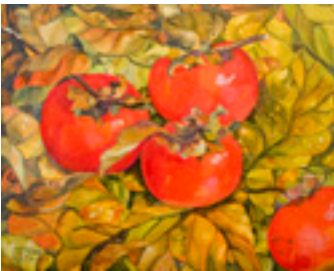

161965

GOWEN, ROBIN.

Persimmons on Dry Leaves, 2018

8 x 10 inches | Oil on board

Signed