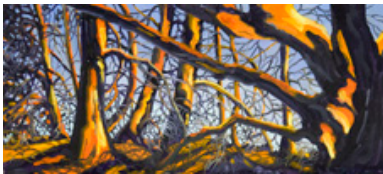

161990

GOWEN, ROBIN.

Wilcox Cypress Bank II, 2018

8 x 18 inches | Oil on board

Signed