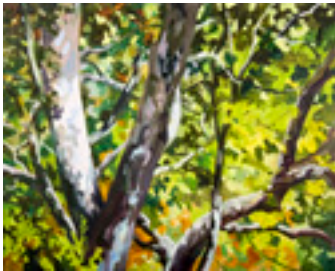

161963

GOWEN, ROBIN.

Ramsey Canyon Sycamores I, 2018

8 x 10 inches | Oil on board

Signed