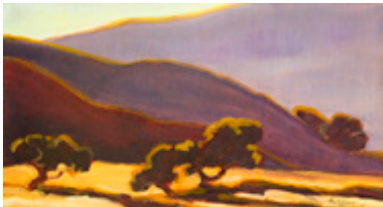

8 x 10 inches | Oil on board

Signed

161962

GOWEN, ROBIN.

Trees Climbing in Moonlight, 2010

7.5 x 11.5 inches | Oil on board

Signed

161966