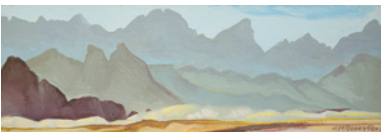

161968

GOWEN, ROBIN.

Arizona Volcanics, 2018

3.75 x 11 inches | Oil on board

Signed