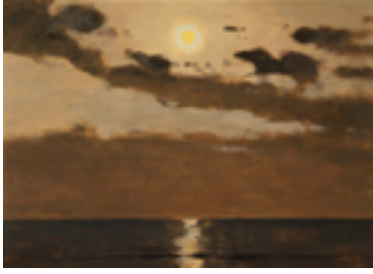

153455

DE FOREST, LOCKWOOD.

Sublime Moonlight from the Shore, 1918

9.75 x 14 inches | Oil on artist's card

Signed lower left.