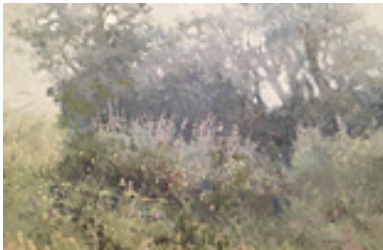

**157505**

ABBOTT, MEREDITH BROOKS.

Floral Still Life with Pomegranates , 2000

60 x 36 inches | Oil on canvas

Signed lower right

**160507**

ABBOTT, MEREDITH BROOKS.

Sage in the Fog, 1988