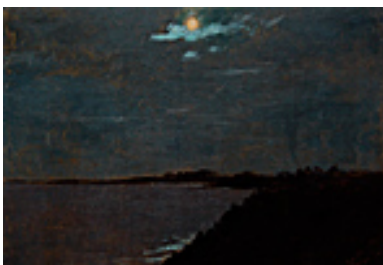

9.75 x 14.125 inches | Oil on artist's

Signed lower right

**153508**

DE FOREST, LOCKWOOD.

Moonlight on the Shore, 1901

9.75 x 14 inches | Oil on artist's card

Signed lower right.

**153554**