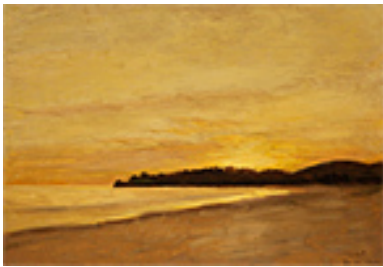

153503

DE FOREST, LOCKWOOD.

Sunset over the Point - Refugio, North of Santa Barbara,

9.75 x 14.125 inches | Oil on artist's

Signed lower right