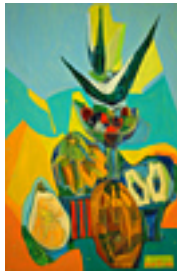

107776

FISHER, ANYA.

Bowls of Fruit and Bird of Paradise,

36 x 24 inches | Oil on canvas.

Signed lower right.

160637

FRANCIS, JON.

Here We Go, 2017