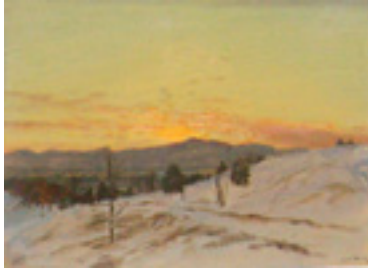

154756

DE FOREST, LOCKWOOD.

View From Olana II, February 13, 1875

7 x 9.5 inches | Oil on artist's card

Signed lower right.