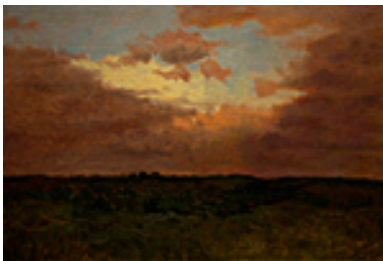

153486

DE FOREST, LOCKWOOD.

Moonlight in Clouds Over Treeline, ND

9.75 x 14 inches | Oil on artist's card

Unsigned.

153504

DE FOREST, LOCKWOOD.

Moon Set - Purple Sky, September 26, 1904