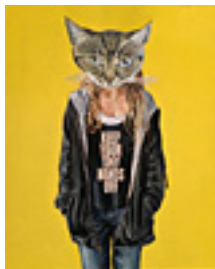

160499

NAVA, JOHN.

Tiny Hands, 2016

17.75 x 13.875 inches | Oil on panel

Signed on back