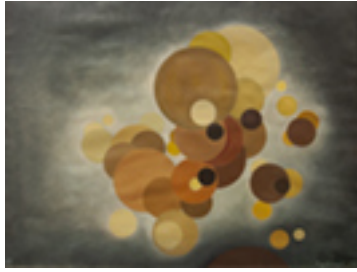

**162268**

ENGEL, JULES.

Rural Route, 2001

10.25 x 12.25 inches | Lithograph

Signed lower right

**162271**

ENGEL, JULES.

Fantasia: Dance of the Hours, Elephant Ballerinas,

5.25 x 7 inches | Pencil on paper

Signed lower right

**162267**

FISCHINGER, OSKAR.

Optical Ballet, 1941

19 x 25 inches | Oil on paper

Signed lower right

**162266**