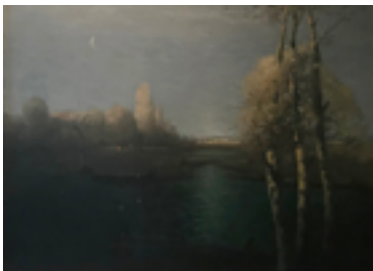

40 x 25 inches | Oil on canvas

Signed lower right

**156650**

DABO, LEON.

View of Manhattan, c. 1920

24.37 x 30.25 inches | Oil on canvas

Signed lower left

**162114**

DABO, LEON.

Evening on the Marne, 1917

27 x 36 inches | Oil on canvas

Signed lower left

**162127**

GIPE, LAWRENCE.

No. 2 from Above New York (Chrysler), 2019

48 x 60 inches | Oil on canvas