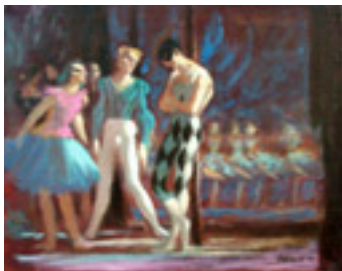

16 x 20 inches | Oil on canvas over

Signed lower center.

112378

CARMEAN, HARRY.

Judgment of Paris, 1995.

19.75 x 16 inches | Oil on masonite.

Signed lower right.

112381

CARMEAN, HARRY.

Ballerinas at the Vanity, 1995.

18 x 14 inches | Oil on canvas.

Signed lower left.

111998

CARMEAN, HARRY.

Acrobats: Masked Dancer With Others, 2001.

16 x 20 inches | Oil on canvas.