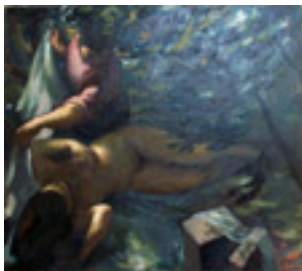

112390

CARMEAN, HARRY.

Early Evening Nude with Attendant, 1963.

32 x 36 inches | Oil on Canvas.

Signed lower right.

112359

CARMEAN, HARRY.

Nudes, one Reclining on Promontory, 1999-2000.