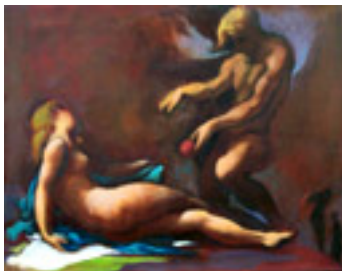

Signed lower right.

112368

CARMEAN, HARRY.

Two Lovers, 1991.

22 x 28 inches | Oil on canvas.

Signed lower right.

112379

CARMEAN, HARRY.