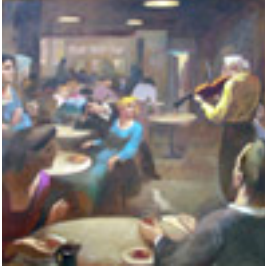

112352

CARMEAN, HARRY.

Cafe Scene with Violinist, 1996.

48 x 48 inches | Oil on canvas.

Signed lower right.