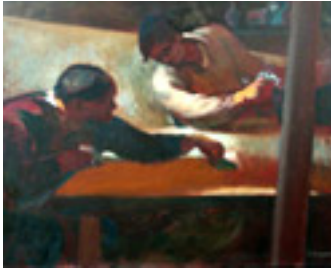

112362

CARMEAN, HARRY.

Cutting the Cards, 1980

24 x 30 inches | Oil on canvas.

Signed lower right.