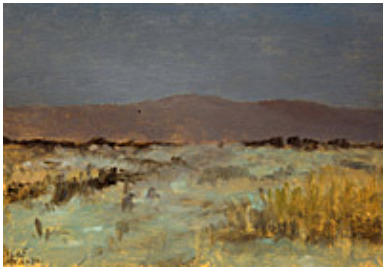

103473

DE FOREST, LOCKWOOD.

Moonlit Field, February 2, 1912

9.5 x 14.25 inches | Oil on board

Signed lower left