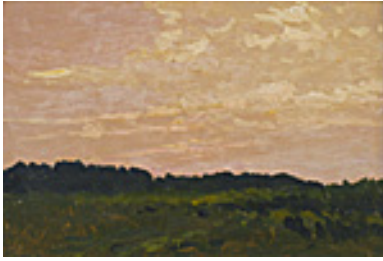

DE FOREST, LOCKWOOD.

Santa Barbara: Sunset Through Trees, Dec. 31, 1912.

9.5 x 14.25 inches | Oil on board.

Signed lower left.

108472

DE FOREST, LOCKWOOD.

Santa Barbara: Pale Pink Sky over Treeline, April 14, 1901.