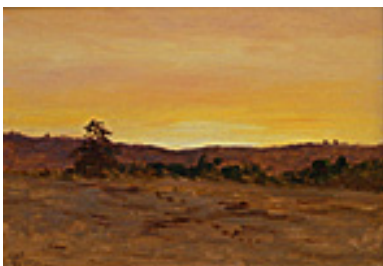

9.75 x 14 inches | Oil on board.

Signed lower right.

110943

DE FOREST, LOCKWOOD.

Waves Against North Shore of Point Lobos (Monterey),

9.25 x 13.5 inches | Oil on board.

Signed lower right.

103428