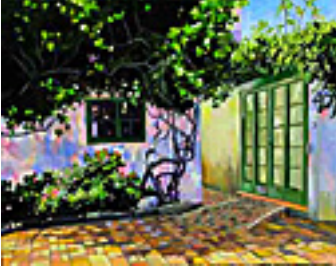

113386

GOWEN, ROBIN.

Meridian Studios II, 2003.

16 x 20 inches | Oil on board.

Signed lower right.