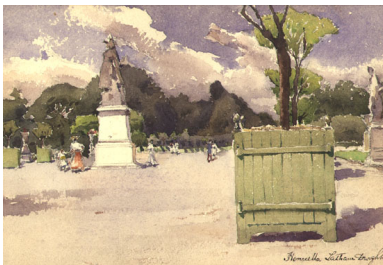

Signed lower right.

112893

LATHAM, HENRIETTA M..

D'eau Navigable, c. 1906.

7.25 x 10.75 inches | Watercolor on

Unsigned.

112897

LATHAM, HENRIETTA M..

Le Jardin, Paris, c. 1906.

7.25 x 10.5 inches | Watercolor on

Unsigned.

112915

LATHAM, HENRIETTA M..

Mission Gate, 1891.

11 x 7.5 inches | Watercolor on

Signed on back.