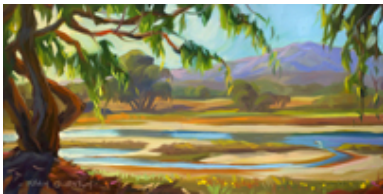

162321

NOT FOR SALE

GLEASON, KEVIN.

Devereux Slough at High Tide, 2019

8 x 16 inches | Oil