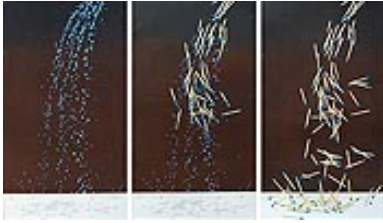

Desert Sky at Night, 1942

9.3 x 36 inches | Oil on board

Signed lower right

150911

RYE, BJORN.

Morning Fog,

12.25 x 18 inches | Oil on board

Signed lower left