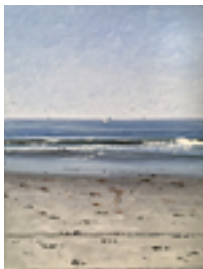

161117

NAVA, JOHN.

Summerland 2, 2007

16 x 12 inches | Oil on panel

Signed on back