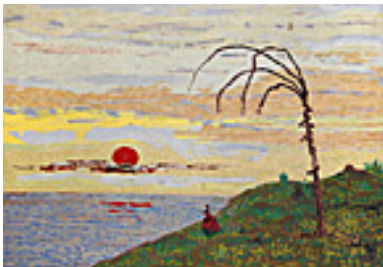

Nicky - 10 Year's War, Apr. 5, 1947

20 x 16 inches | Oil on board

Signed lower right

161486

LUTZ, DAN.

Untitled (Lifeguard Tower), 1930

30 x 36 inches | Oil on canvas

Signed lower right

160034

MAYHEW, NELL BROOKER.

Evening Boats, c. 1905

20 x 8 inches | Etched monotype.

Unsigned

149728

REMAHL, FREDERICK.

Sunrise on the Atlantic, 1961