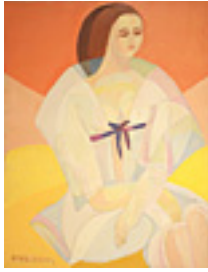

DREWES, WERNER.

Untitled, 1978

32 x 44 inches | Oil on canvas

Signed lower left

127973

EWING, EDGAR.

American Engine, c. 1958

40 x 45 inches | Oil on canvas

Signed lower right

107145

FISHER, ANYA.

Woman in Transparent Garments,

40 x 30 inches | Oil on canvas.

Signed lower left

151427

GORDIN, SIDNEY.