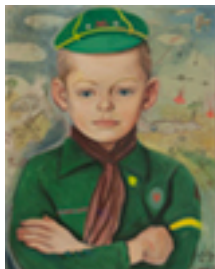

#133, c. 1955

10.75 x 16.25 x 12 inches | Mixed

Signed lower left

158497

HAINES, RICHARD.

Possessions, 1958

28 x 45 inches | Oil on canvas

Signed on back

162460

NOT FOR SALE

HARCOFF, LYLA MARSHALL.

Calla Rhythms, 1932

30 x 22 inches | Oil on canvas

Signed lower left

162461

LANE, BETTY.

Nicky - 10 Year's War, Apr. 5, 1947

20 x 16 inches | Oil on board

Signed lower right

161486

LUTZ, DAN.

Untitled (Lifeguard Tower), 1930

30 x 36 inches | Oil on canvas

Signed lower right