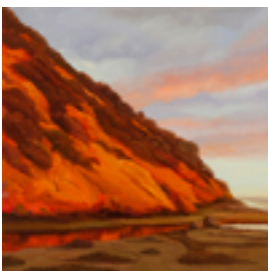

162484

BRUNNER, PHOEBE.

Late Light, Arroyo Burro,

12 x 12 inches | Oil on panel

Signed on back