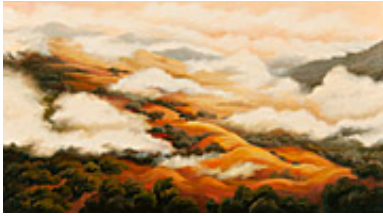

162469

BRUNNER, PHOEBE.

Cloud Whisper,

30 x 54 inches | Oil on canvas

Signed on back