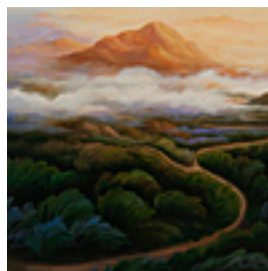

162475

BRUNNER, PHOEBE.

The Desire Path,

26 x 26 inches | Oil on canvas

Signed on back