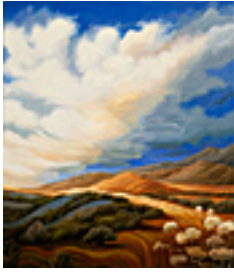

162480

BRUNNER, PHOEBE.

Shine On,

30 x 26 inches | Oil on canvas

Signed on back