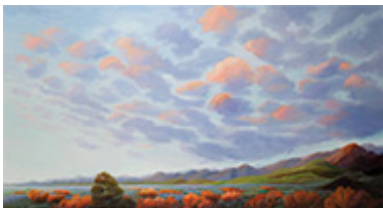

On Shore,

48 x 40 inches | Oil on canvas

Signed on back

**162471**

BRUNNER, PHOEBE.

The Persistence of Abundance,

34 x 68 inches | Oil on canvas

Signed on back