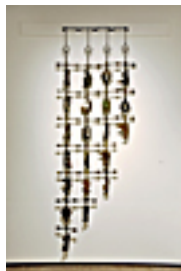

4 x 6 x 6 inches | Ceramic

Signed

161254

EDMONDSON, LEONARD.

Yellow Road, 1950

23 x 29 inches | Oil on masonite

Signed lower center

161255

CHURCHILL-JOHNSON, DOROTHY.

Euphorbia 3,

48 x 60 inches | Oil on canvas

Signed on back

161256

GOODMAN, NEIL.

Cloak, 2013

115 x 42 x 2 inches | Bronze